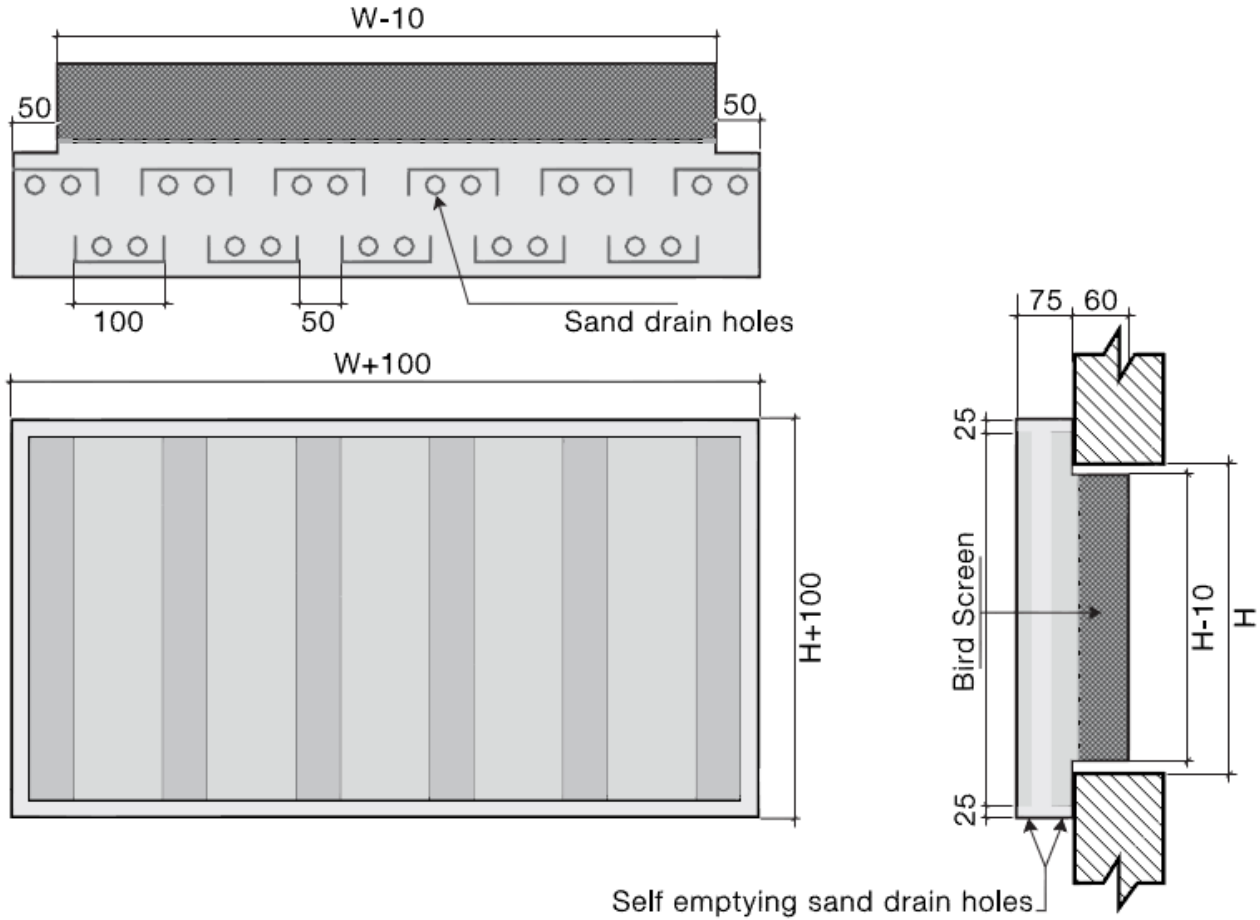

Project:
Tag:
Engineer:
Contractor:
Date:

SAND TRAP LOUVERS

Standart Sizes

Width in mm	200	300	450	600	750	900	1050	1200	1350	1500
Height in mm	200	300	450	600	750	900	1050	1200	1350	1500

Note: Any non standard sizes can be supplied upon request, square, rectangular and all combinations of (width x height) sizes are available