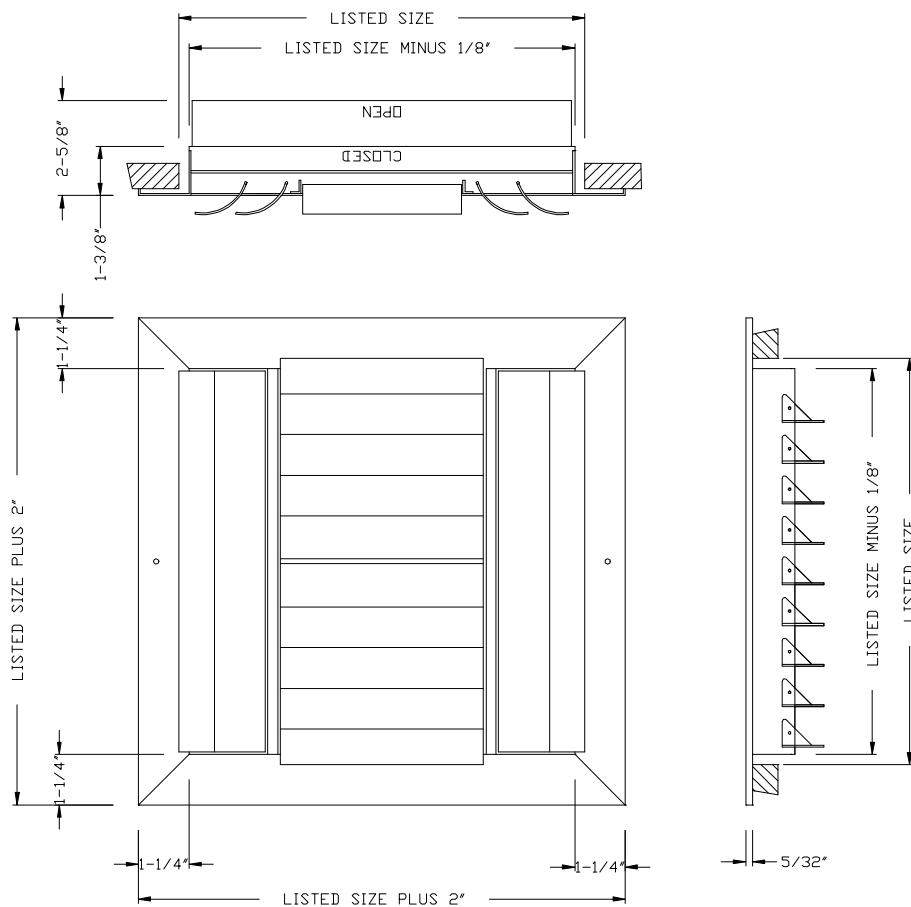

MODEL CRG - 4 WAY

1. ROLLFORMED ALUMINUM CONSTRUCTION
2. ADJUSTABLE CURVED BLADES SET AT 15/16" ON CENTER
3. FOUR WAY AIR PATTERN
4. INCLUDES MULTI-SHUTTER DAMPER
5. WHITE (01) OR SATIN SILVER (02) FINISH

- WD- NO DAMPER
- MD- MULTI SHUTTER DAMPER
- OD- OPPOSED BLADE DAMPER

MOUNTING TYPE:

- M0- NON- MOUNTING
- M1- SCREW
- M2- CLIPS
- M3- SPRING

Height	Width				
	6"	8"	10"	12"	14"
6"	X				
8"		X			
10"			X		
12"				X	
14"					X