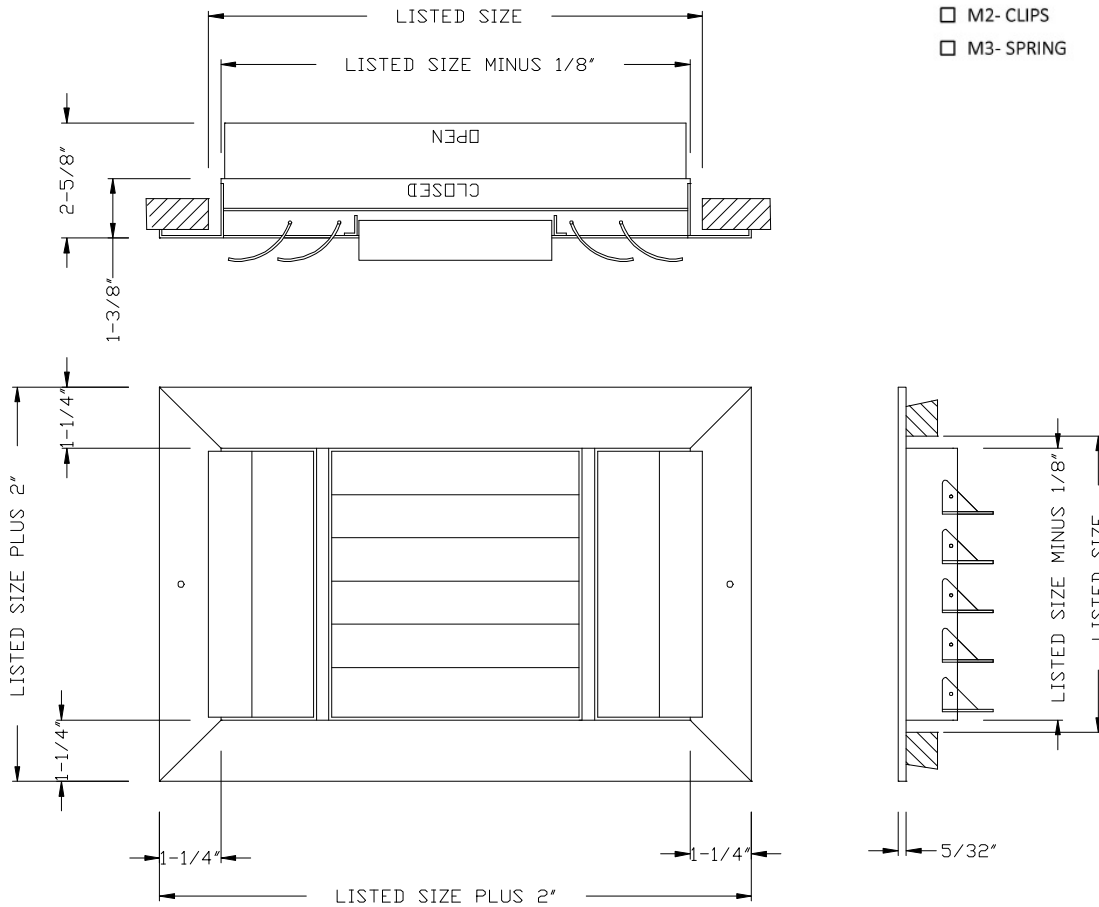

MODEL CRG 3-WAY

1. ROLLFORMED ALUMINUM CONSTRUCTION
2. ADJUSTABLE CURVED BLADES SET AT 15/16" ON CENTER
3. THREE WAY AIR PATTERN
4. INCLUDES MULTI-SHUTTER DAMPER
5. WHITE (01) OR SATIN SILVER(02) FINISH

- WD- NO DAMPER
- MD- MULTI SHUTTER DAMPER
- OD- OPOSED BLADE DAMPER

MOUNTING TYPE:

- M0- NON- MOUNTING
- M1- SCREW
- M2- CLIPS
- M3- SPRING

		Width									
Height		6"	8"	10"	12"	14"	16"	18"	20"	22"	24"
4"		X	X	X	X	X	X	X	X	X	X
5"		X	X	X	X	X	X	X	X	X	X
6"		X	X	X	X	X	X	X	X	X	X
8"			X	X	X	X	X	X	X	X	X
10"				X	X	X	X	X	X	X	X
12"					X	X	X	X	X	X	X
14"						X	X	X	X	X	X
16"							X	X	X	X	X
18"								X	X	X	X
20"									X	X	X
22"										X	X
24"											X