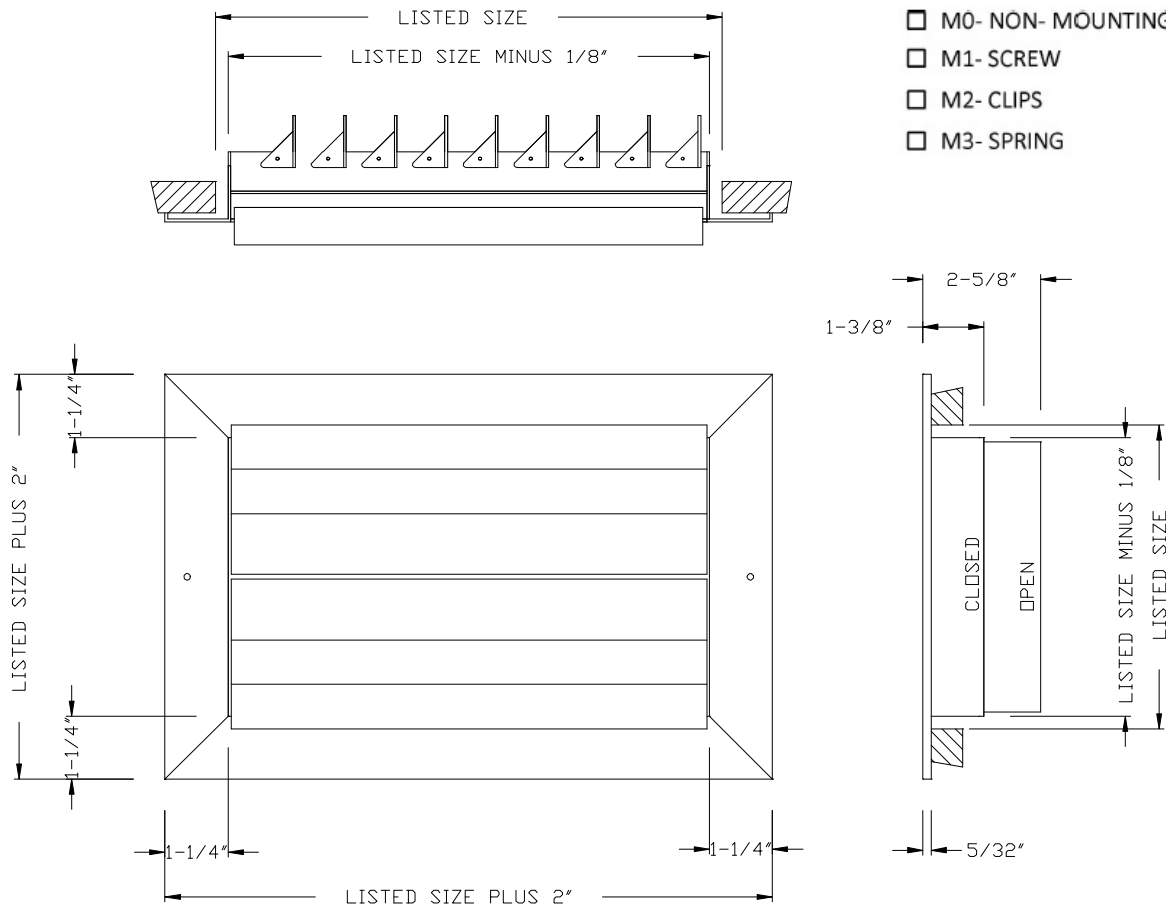

MODEL CRG 2 WAY

1. ROLLFORMED ALUMINUM CONSTRUCTION
2. ADJUSTABLE CURVED BLADES SET AT 15/16" ON CENTER
3. TWO WAY AIR PATTERN
4. INCLUDES MULTI-SHUTTER DAMPER
5. WHITE (01) OR SATIN SILVER (02) FINISH

- WD- NO DAMPER
- MD- MULTI SHUTTER DAMPER
- OD- OPOSED BLADE DAMPER

MOUNTING TYPE:

- M0- NON- MOUNTING
- M1- SCREW
- M2- CLIPS
- M3- SPRING

		Width									
Height		6"	8"	10"	12"	14"	16"	18"	20"	22"	24"
4"		X	X	X	X	X	X	X	X	X	X
5"		X	X	X	X	X	X	X	X	X	X
6"		X	X	X	X	X	X	X	X	X	X
8"			X	X	X	X	X	X	X	X	X
10"				X	X	X	X	X	X	X	X
12"					X	X	X	X	X	X	X
14"						X	X	X	X	X	X
16"							X	X	X	X	X
18"								X	X	X	X
20"									X	X	X
22"										X	X
24"											X