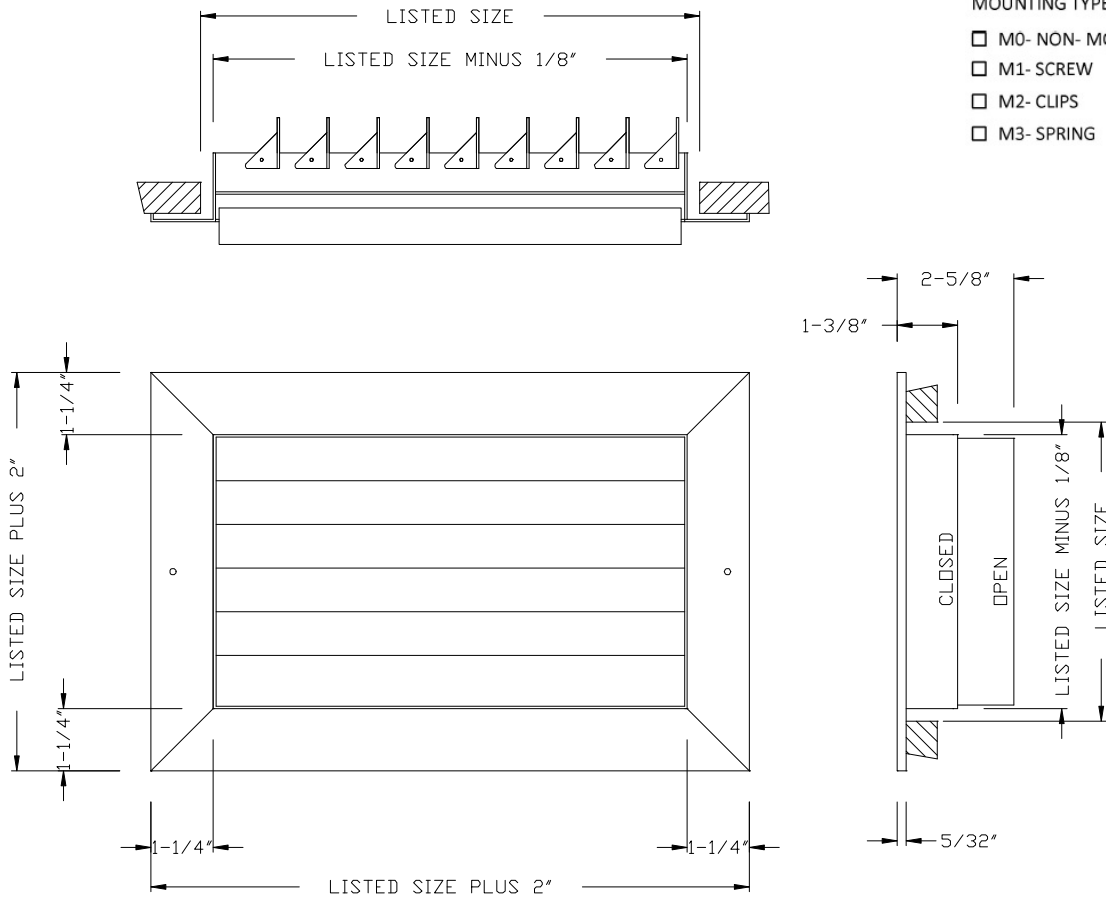

MODEL CRG-1 WAY

1. ROLL-FORMED ALUMINUM CONSTRUCTION
2. ADJUSTABLE CURVED BLADES SET AT 15/16" ON CENTER
3. ONE WAY AIR PATTERN
4. INCLUDES MULTI-SHUTTER DAMPER
5. WHITE (01) OR SATIN SILVER(02) FINISH

- WD- NO DAMPER
- MD- MULTI SHUTTER DAMPER
- OD- OPPOSED BLADE DAMPER

MOUNTING TYPE:

- M0- NON- MOUNTING
- M1- SCREW
- M2- CLIPS
- M3- SPRING

		Width									
Height		6"	8"	10"	12"	14"	16"	18"	20"	22"	24"
4"		X	X	X	X	X	X	X	X	X	X
5"		X	X	X	X	X	X	X	X	X	X
6"		X	X	X	X	X	X	X	X	X	X
8"			X	X	X	X	X	X	X	X	X
10"				X	X	X	X	X	X	X	X
12"					X	X	X	X	X	X	X
14"						X	X	X	X	X	X
16"							X	X	X	X	X
18"								X	X	X	X
20"									X	X	X
22"										X	X
24"											X