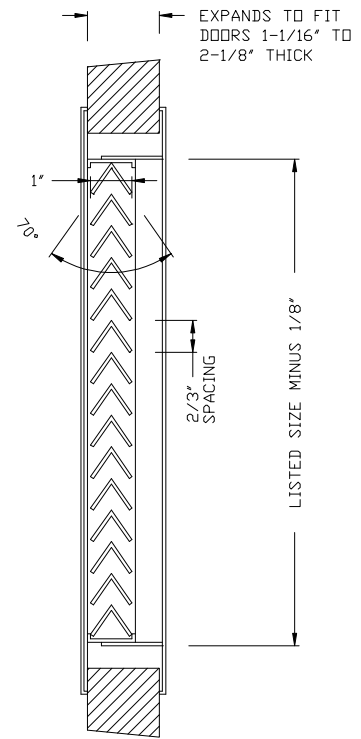

MODEL TRM

TRANSFER DOOR GRILLE W/ TELESCOPING
FRAME (2) SIDES
EXTRUDED ALUMINUM

MODEL TRM – TRANSFER DOOR GRILLE W/TELESCOPING FRAME (2) SIDES

1. EXTRUDED ALUMINUM CONSTRUCTION
2. FIXED INVERTED 'V' BLADES SET AT 70 DEGREES
3. SIGHTPROOF
4. BLADES SPACED AT 2/3" ON CENTER
5. 2 SIDED TELESCOPING FRAME
6. FITS DOOR 1-1/16" TO 2-1/8" THICK
7. WHITE (01) FINISH

TRM												
Width												
Height	6"	8"	10"	12"	14"	16"	18"	20"	22"	24"	26"	30"
4"	X	X	X	X	X	X	X	X	X	X	X	X
5"	X	X	X	X	X	X	X	X	X	X	X	X
6"	X	X	X	X	X	X	X	X	X	X	X	X
8"	X	X	X	X	X	X	X	X	X	X	X	X
10"			X	X	X	X	X	X	X	X	X	X
12"				X	X	X	X	X	X	X	X	X
14"					X	X	X	X	X	X	X	X
16"						X	X	X	X	X	X	X
18"							X	X	X	X	X	X
20"								X	X	X	X	X
22"									X	X	X	X
24"										X	X	X
26"											X	X
28"												X
30"												

MODEL TRM – TRANSFER DOOR GRILLE W/TELESCOPING FRAME (2) SIDES

1. EXTRUDED ALUMINUM CONSTRUCTION
2. FIXED INVERTED 'V' BLADES SET AT 70 DEGREES
3. SIGHTPROOF
4. BLADES SPACED AT 2/3" ON CENTER
5. 2 SIDED TELESCOPING FRAME
6. FITS DOOR 30 TO 69mm THICK
7. WHITE (Ral 9010-9016)

Screw Mounting Details

W : 100-150-200-250-300-350-400-450-500-550-600-650-700-750-800-900-1000-1100-1200mm

H : 100-150-200-250-300-350-400-450-500-550-600mm

* Any combination of these sizes

As part of our continuous improvement program, we reserve the right to make further improvements without notice.