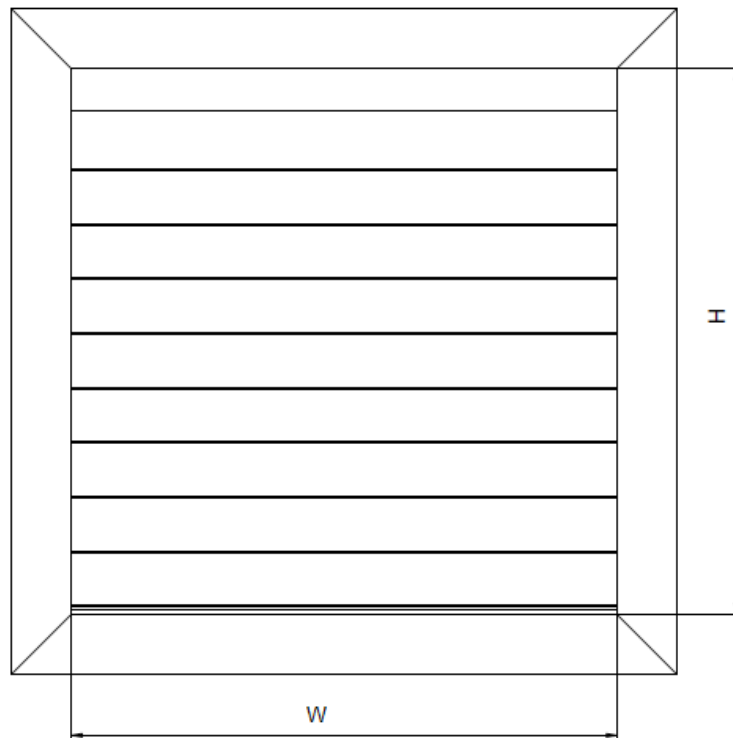

MODEL TRM

TRANSFER DOOR GRILLE W/ TELESCOPING
FRAME (2) SIDES
EXTRUDED ALUMINUM

MODEL TRM – TRANSFER DOOR GRILLE W/TELESCOPING FRAME (2) SIDES

1. EXTRUDED ALUMINUM CONSTRUCTION
2. FIXED INVERTED 'V' BLADES SET AT 70 DEGREES
3. SIGHTPROOF
4. BLADES SPACED AT 2/3" ON CENTER
5. 2 SIDED TELESCOPING FRAME
6. FITS DOOR 1-1/16" TO 2-1/8" THICK
7. WHITE (01) FINISH

TRM												
Width												
Height	6"	8"	10"	12"	14"	16"	18"	20"	22"	24"	26"	30"
4"	X	X	X	X	X	X	X	X	X	X	X	X
5"	X	X	X	X	X	X	X	X	X	X	X	X
6"	X	X	X	X	X	X	X	X	X	X	X	X
8"	X	X	X	X	X	X	X	X	X	X	X	X
10"			X	X	X	X	X	X	X	X	X	X
12"				X	X	X	X	X	X	X	X	X
14"					X	X	X	X	X	X	X	X
16"						X	X	X	X	X	X	X
18"							X	X	X	X	X	X
20"								X	X	X	X	X
22"									X	X	X	X
24"										X	X	X
26"											X	X
28"												X
30"												

MODEL TRM – TRANSFER DOOR GRILLE W/TELESCOPING FRAME (2) SIDES

1. EXTRUDED ALUMINUM CONSTRUCTION
2. FIXED INVERTED 'V' BLADES SET AT 70 DEGREES
3. SIGHTPROOF
4. BLADES SPACED AT 2/3" ON CENTER
5. 2 SIDED TELESCOPING FRAME
6. FITS DOOR 30 TO 69mm THICK
7. WHITE (Ral 9010-9016)

Screw Mounting Details

W : 100-150-200-250-300-350-400-450-500-550-600-650-700-750-800-900-1000-1100-1200mm

H : 100-150-200-250-300-350-400-450-500-550-600mm

* Any combination of these sizes

As part of our continuous improvement program, we reserve the right to make further improvements without notice.