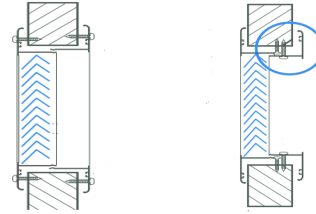

MODEL TRM

TRANSFER DOOR GRILLE W/ TELESCOPING
FRAME (2) SIDES
EXTRUDED ALUMINUM

MODEL TRM – TRANSFER DOOR GRILLE W/TELESCOPING FRAME (2) SIDES

1. EXTRUDED ALUMINUM CONSTRUCTION
2. FIXED INVERTED 'V' BLADES SET AT 70 DEGREES
3. SIGHTPROOF
4. BLADES SPACED AT 2/3" ON CENTER
5. 2 SIDED TELESCOPING FRAME
6. FITS DOOR 1-1/16" TO 2-1/8" THICK
7. WHITE (01) FINISH

TRM												
Width												
Height	6"	8"	10"	12"	14"	16"	18"	20"	22"	24"	26"	30"
4"	X	X	X	X	X	X	X	X	X	X	X	X
5"	X	X	X	X	X	X	X	X	X	X	X	X
6"	X	X	X	X	X	X	X	X	X	X	X	X
8"	X	X	X	X	X	X	X	X	X	X	X	X
10"			X	X	X	X	X	X	X	X	X	X
12"				X	X	X	X	X	X	X	X	X
14"					X	X	X	X	X	X	X	X
16"						X	X	X	X	X	X	X
18"							X	X	X	X	X	X
20"								X	X	X	X	X
22"									X	X	X	X
24"										X	X	X
26"											X	X
28"												X
30"												

MODEL TRM – TRANSFER DOOR GRILLE W/TELESCOPING FRAME (2) SIDES

1. EXTRUDED ALUMINUM CONSTRUCTION
2. FIXED INVERTED 'V' BLADES SET AT 70 DEGREES
3. SIGHTPROOF
4. BLADES SPACED AT 2/3" ON CENTER
5. 2 SIDED TELESCOPING FRAME
6. FITS DOOR 30 TO 69mm THICK
7. WHITE (Ral 9010-9016)

Screw Mounting Details

W : 100-150-200-250-300-350-400-450-500-550-600-650-700-750-800-900-1000-1100-1200mm

H : 100-150-200-250-300-350-400-450-500-550-600mm

* Any combination of these sizes

As part of our continuous improvement program, we reserve the right to make further improvements without notice.