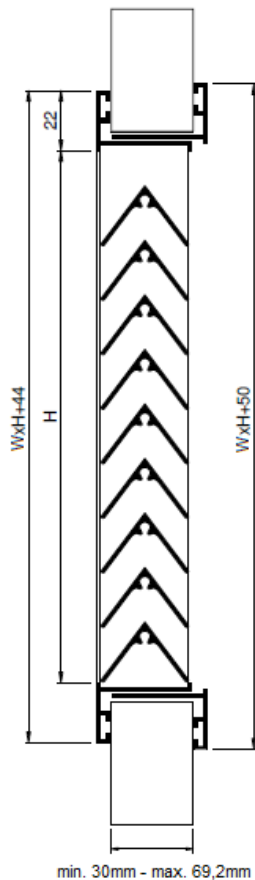

MODEL TRM

TRANSFER DOOR GRILLE W/ TELESCOPING
FRAME (2) SIDES
EXTRUDED ALUMINUM

MODEL TRM – TRANSFER DOOR GRILLE W/TELESCOPING FRAME (2) SIDES

1. EXTRUDED ALUMINUM CONSTRUCTION
2. FIXED INVERTED 'V' BLADES SET AT 70 DEGREES
3. SIGHTPROOF
4. BLADES SPACED AT 2/3" ON CENTER
5. 2 SIDED TELESCOPING FRAME
6. FITS DOOR 1-1/16" TO 2-1/8" THICK
7. WHITE (01) FINISH

TRM												
Width												
Height	6"	8"	10"	12"	14"	16"	18"	20"	22"	24"	26"	30"
4"	X	X	X	X	X	X	X	X	X	X	X	X
5"	X	X	X	X	X	X	X	X	X	X	X	X
6"	X	X	X	X	X	X	X	X	X	X	X	X
8"	X	X	X	X	X	X	X	X	X	X	X	X
10"			X	X	X	X	X	X	X	X	X	X
12"				X	X	X	X	X	X	X	X	X
14"					X	X	X	X	X	X	X	X
16"						X	X	X	X	X	X	X
18"							X	X	X	X	X	X
20"								X	X	X	X	X
22"									X	X	X	X
24"										X	X	X
26"											X	X
28"												X
30"												

MODEL TRM – TRANSFER DOOR GRILLE W/TELESCOPING FRAME (2) SIDES

1. EXTRUDED ALUMINUM CONSTRUCTION
2. FIXED INVERTED 'V' BLADES SET AT 70 DEGREES
3. SIGHTPROOF
4. BLADES SPACED AT 2/3" ON CENTER
5. 2 SIDED TELESCOPING FRAME
6. FITS DOOR 30 TO 69mm THICK
7. WHITE (Ral 9010-9016)

Screw Mounting Details

W : 100-150-200-250-300-350-400-450-500-550-600-650-700-750-800-900-1000-1100-1200mm

H : 100-150-200-250-300-350-400-450-500-550-600mm

* Any combination of these sizes

As part of our continuous improvement program, we reserve the right to make further improvements without notice.