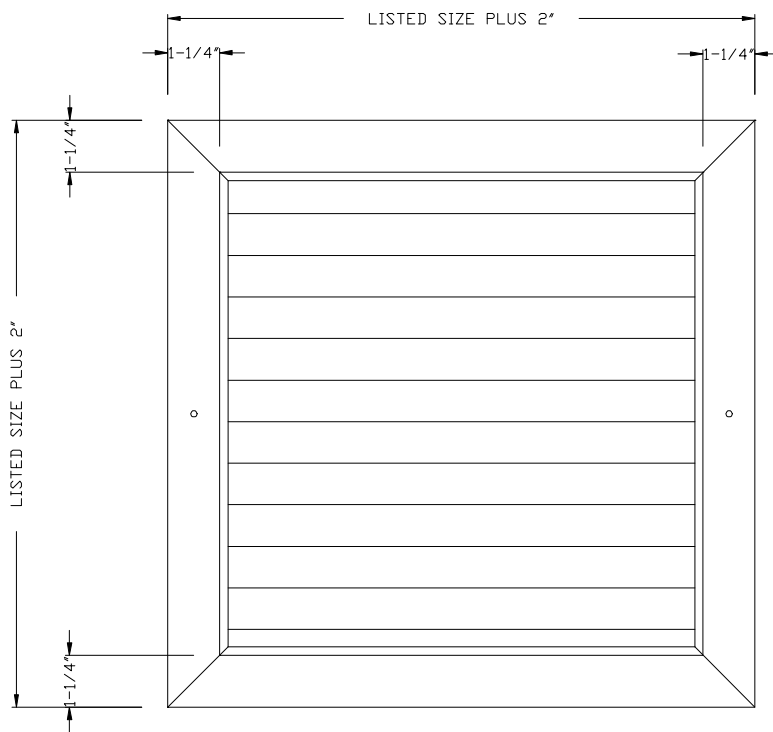

MODEL TRM

TRANSFER DOOR GRILLE W/ TELESCOPING
FRAME (2) SIDES
EXTRUDED ALUMINUM

MODEL TRM – TRANSFER DOOR GRILLE W/TELESCOPING FRAME (2) SIDES

1. EXTRUDED ALUMINUM CONSTRUCTION
2. FIXED INVERTED 'V' BLADES SET AT 70 DEGREES
3. SIGHTPROOF
4. BLADES SPACED AT 2/3" ON CENTER
5. 2 SIDED TELESCOPING FRAME
6. FITS DOOR 1-1/16" TO 2-1/8" THICK
7. WHITE (01) FINISH

TRM												
Width												
Height	6"	8"	10"	12"	14"	16"	18"	20"	22"	24"	26"	30"
4"	X	X	X	X	X	X	X	X	X	X	X	X
5"	X	X	X	X	X	X	X	X	X	X	X	X
6"	X	X	X	X	X	X	X	X	X	X	X	X
8"	X	X	X	X	X	X	X	X	X	X	X	X
10"			X	X	X	X	X	X	X	X	X	X
12"				X	X	X	X	X	X	X	X	X
14"					X	X	X	X	X	X	X	X
16"						X	X	X	X	X	X	X
18"							X	X	X	X	X	X
20"								X	X	X	X	X
22"									X	X	X	X
24"										X	X	X
26"											X	X
28"												X
30"												

MODEL TRM – TRANSFER DOOR GRILLE W/TELESCOPING FRAME (2) SIDES

1. EXTRUDED ALUMINUM CONSTRUCTION
2. FIXED INVERTED 'V' BLADES SET AT 70 DEGREES
3. SIGHTPROOF
4. BLADES SPACED AT 2/3" ON CENTER
5. 2 SIDED TELESCOPING FRAME
6. FITS DOOR 30 TO 69mm THICK
7. WHITE (Ral 9010-9016)

Screw Mounting Details

W : 100-150-200-250-300-350-400-450-500-550-600-650-700-750-800-900-1000-1100-1200mm

H : 100-150-200-250-300-350-400-450-500-550-600mm

* Any combination of these sizes

As part of our continuous improvement program, we reserve the right to make further improvements without notice.