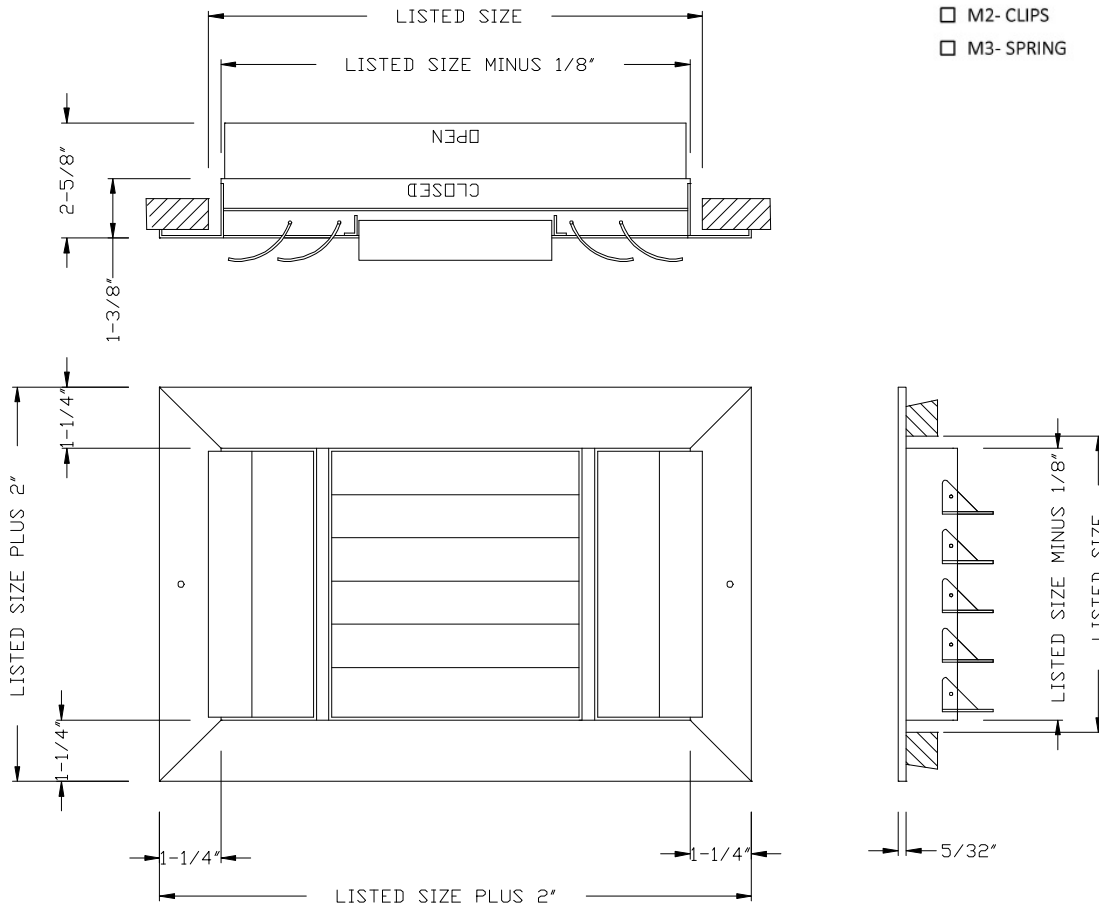

MODEL CRG 3-WAY

1. ROLLFORMED ALUMINUM CONSTRUCTION
2. ADJUSTABLE CURVED BLADES SET AT 15/16" ON CENTER
3. THREE WAY AIR PATTERN
4. INCLUDES MULTI-SHUTTER DAMPER
5. WHITE (01) OR SATIN SILVER(02) FINISH

- ☐ WD- NO DAMPER
- ☐ MD- MULTI SHUTTER DAMPER
- ☐ OD- OPOSED BLADE DAMPER

MOUNTING TYPE:

- ☐ M0- NON- MOUNTING
- ☐ M1- SCREW
- ☐ M2- CLIPS
- ☐ M3- SPRING

		Width									
Height		6"	8"	10"	12"	14"	16"	18"	20"	22"	24"
4"		X	X	X	X	X	X	X	X	X	X
5"		X	X	X	X	X	X	X	X	X	X
6"		X	X	X	X	X	X	X	X	X	X
8"			X	X	X	X	X	X	X	X	X
10"				X	X	X	X	X	X	X	X
12"					X	X	X	X	X	X	X
14"						X	X	X	X	X	X
16"							X	X	X	X	X
18"								X	X	X	X
20"									X	X	X
22"										X	X
24"											X

Submittal No.	Revision:	Date: 01/01/2019	Submitted by:	Date submitted: