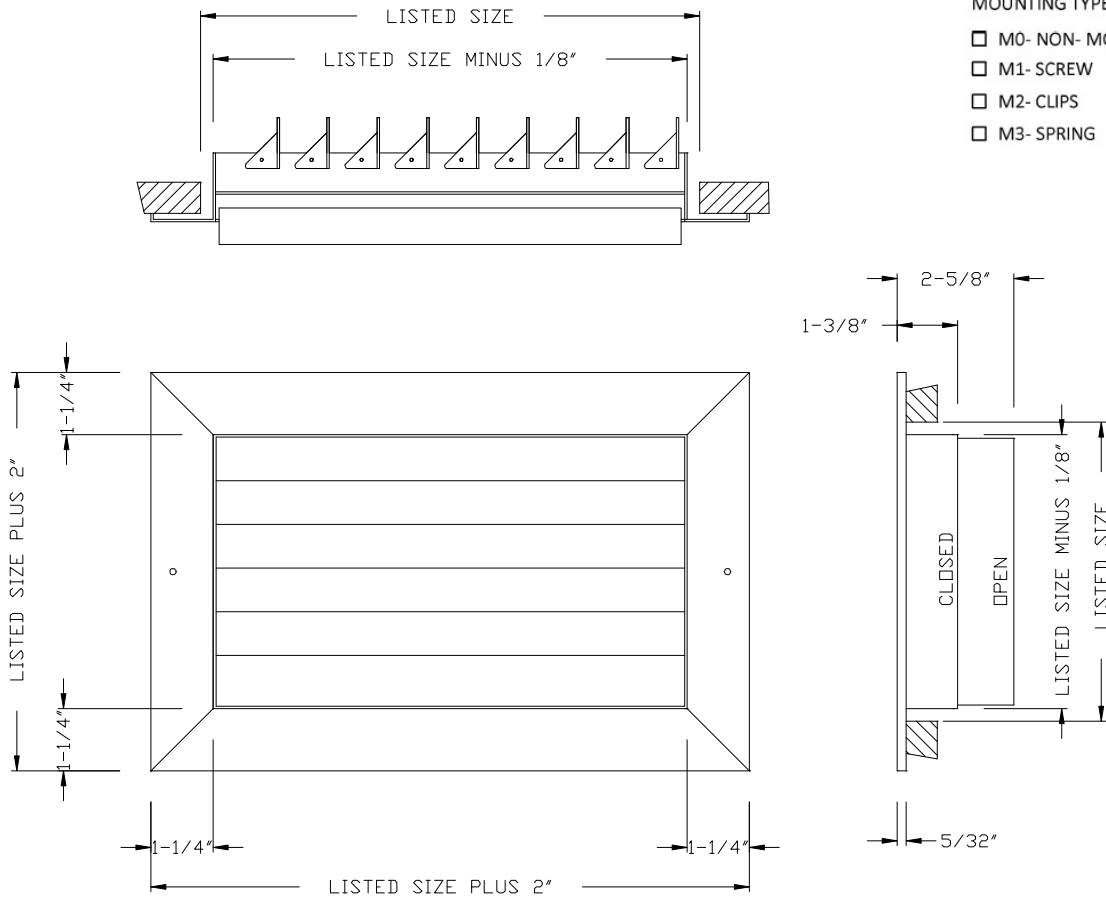

### MODEL CRG-1 WAY

1. ROLL-FORMED ALUMINUM CONSTRUCTION
2. ADJUSTABLE CURVED BLADES SET AT 15/16" ON CENTER
3. ONE WAY AIR PATTERN
4. INCLUDES MULTI-SHUTTER DAMPER
5. WHITE (01) OR SATIN SILVER(02) FINISH

- WD- NO DAMPER
- MD- MULTI SHUTTER DAMPER
- OD- OPPOSED BLADE DAMPER

**MOUNTING TYPE:**

- M0- NON- MOUNTING
- M1- SCREW
- M2- CLIPS
- M3- SPRING

Height	Width									
	6"	8"	10"	12"	14"	16"	18"	20"	22"	24"
4"	X	X	X	X	X	X	X	X	X	X
5"	X	X	X	X	X	X	X	X	X	X
6"	X	X	X	X	X	X	X	X	X	X
8"		X	X	X	X	X	X	X	X	X
10"			X	X	X	X	X	X	X	X
12"				X	X	X	X	X	X	X
14"					X	X	X	X	X	X
16"						X	X	X	X	X
18"							X	X	X	X
20"								X	X	X
22"									X	X
24"										X