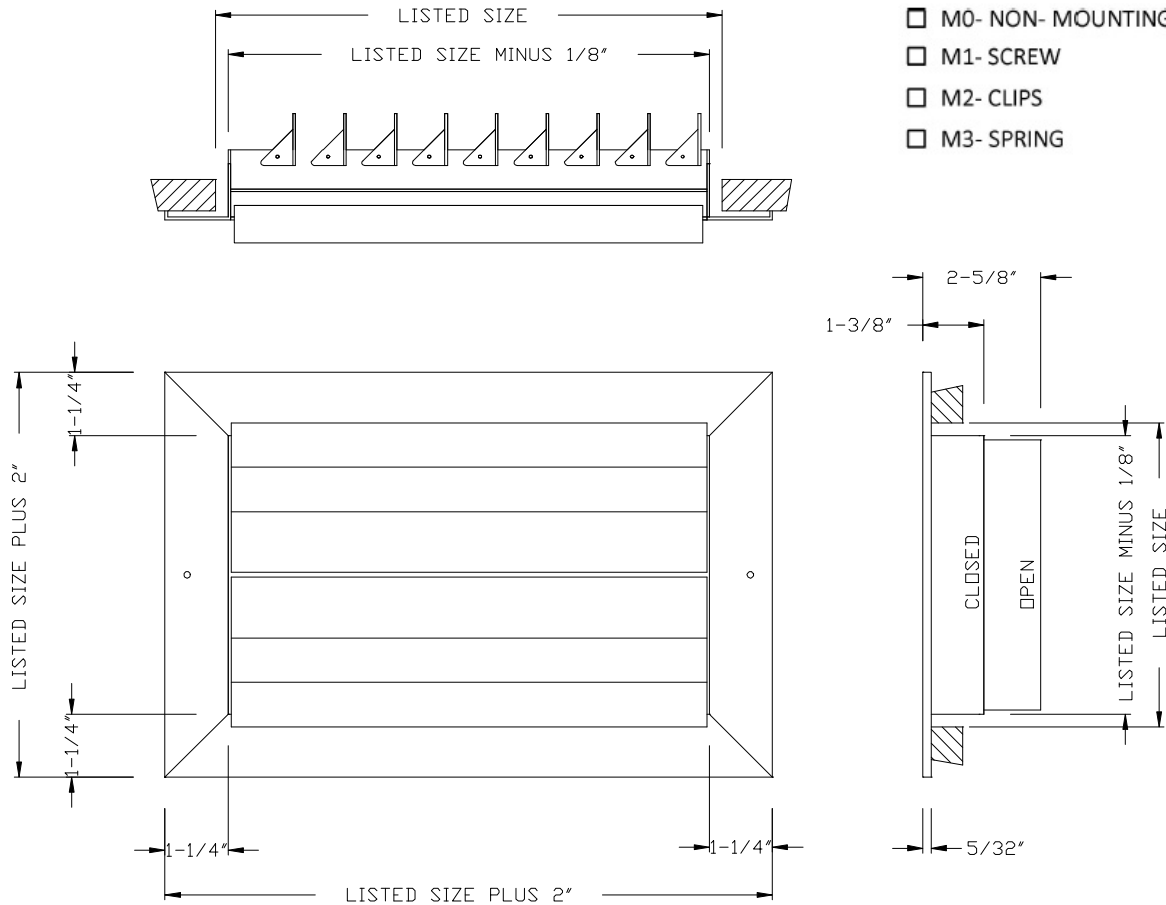

MODEL CRG 2 WAY

1. ROLLFORMED ALUMINUM CONSTRUCTION
2. ADJUSTABLE CURVED BLADES SET AT 15/16" ON CENTER
3. TWO WAY AIR PATTERN
4. INCLUDES MULTI-SHUTTER DAMPER
5. WHITE (01) OR SATIN SILVER (02) FINISH

- ☐ WD- NO DAMPER
- ☐ MD- MULTI SHUTTER DAMPER
- ☐ OD- OPPOSED BLADE DAMPER

MOUNTING TYPE:

- ☐ M0- NON- MOUNTING
- ☐ M1- SCREW
- ☐ M2- CLIPS
- ☐ M3- SPRING

		Width									
Height		6"	8"	10"	12"	14"	16"	18"	20"	22"	24"
4"		X	X	X	X	X	X	X	X	X	X
5"		X	X	X	X	X	X	X	X	X	X
6"		X	X	X	X	X	X	X	X	X	X
8"			X	X	X	X	X	X	X	X	X
10"				X	X	X	X	X	X	X	X
12"					X	X	X	X	X	X	X
14"						X	X	X	X	X	X
16"							X	X	X	X	X
18"								X	X	X	X
20"									X	X	X
22"										X	X
24"											X

Submittal No.	Revision:	Date: 01/01/2019	Submitted by:	Date submitted: