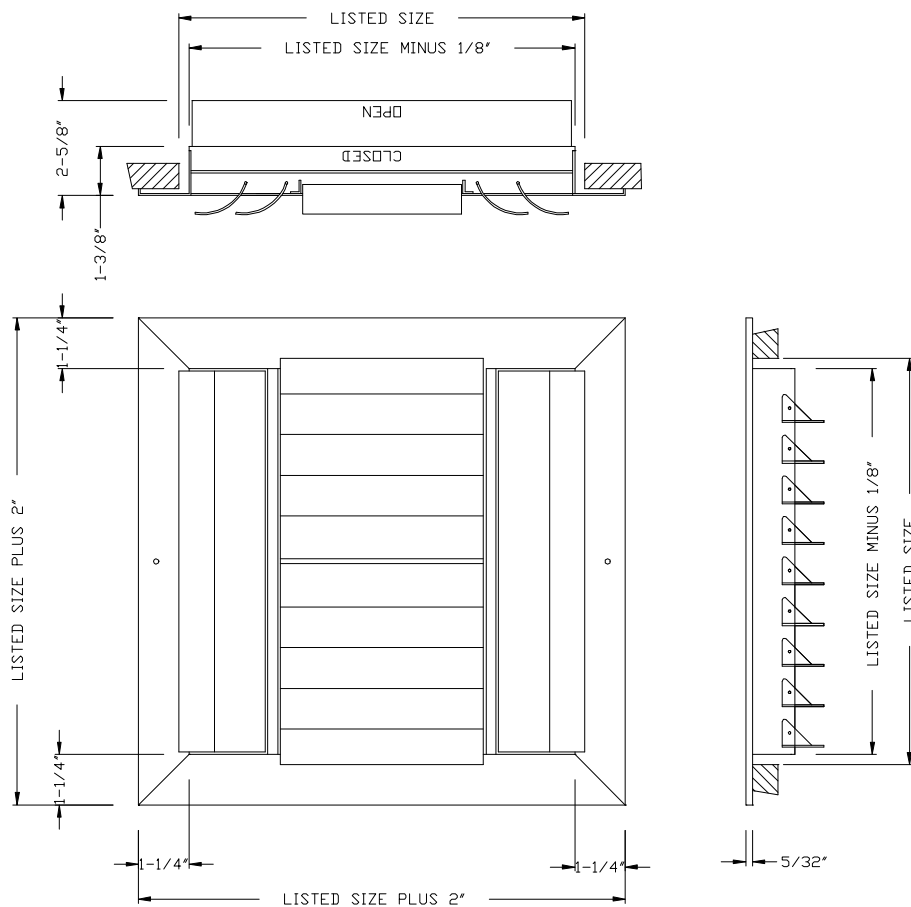

MODEL CRG4

CURVED BLADE CEILING SUPPLY/RETURN W/MS DAMPER – 4-WAY ALUMINUM

MODEL CRG - 4 WAY

1. ROLLFORMED ALUMINUM CONSTRUCTION
2. ADJUSTABLE CURVED BLADES SET AT 15/16" ON CENTER
3. FOUR WAY AIR PATTERN
4. INCLUDES MULTI-SHUTTER DAMPER
5. WHITE (01) OR SATIN SILVER (02) FINISH

- ☐ WD- NO DAMPER
- ☐ MD- MULTI SHUTTER DAMPER
- ☐ OD- OPPOSED BLADE DAMPER

MOUNTING TYPE:

- ☐ M0- NON- MOUNTING
- ☐ M1- SCREW
- ☐ M2- CLIPS
- ☐ M3- SPRING

Height	Width				
	6"	8"	10"	12"	14"
6"	X				
8"		X			
10"			X		
12"				X	
14"					X

Submittal No.	Revision:	Date: 01/01/2019	Submitted by:	Date submitted: