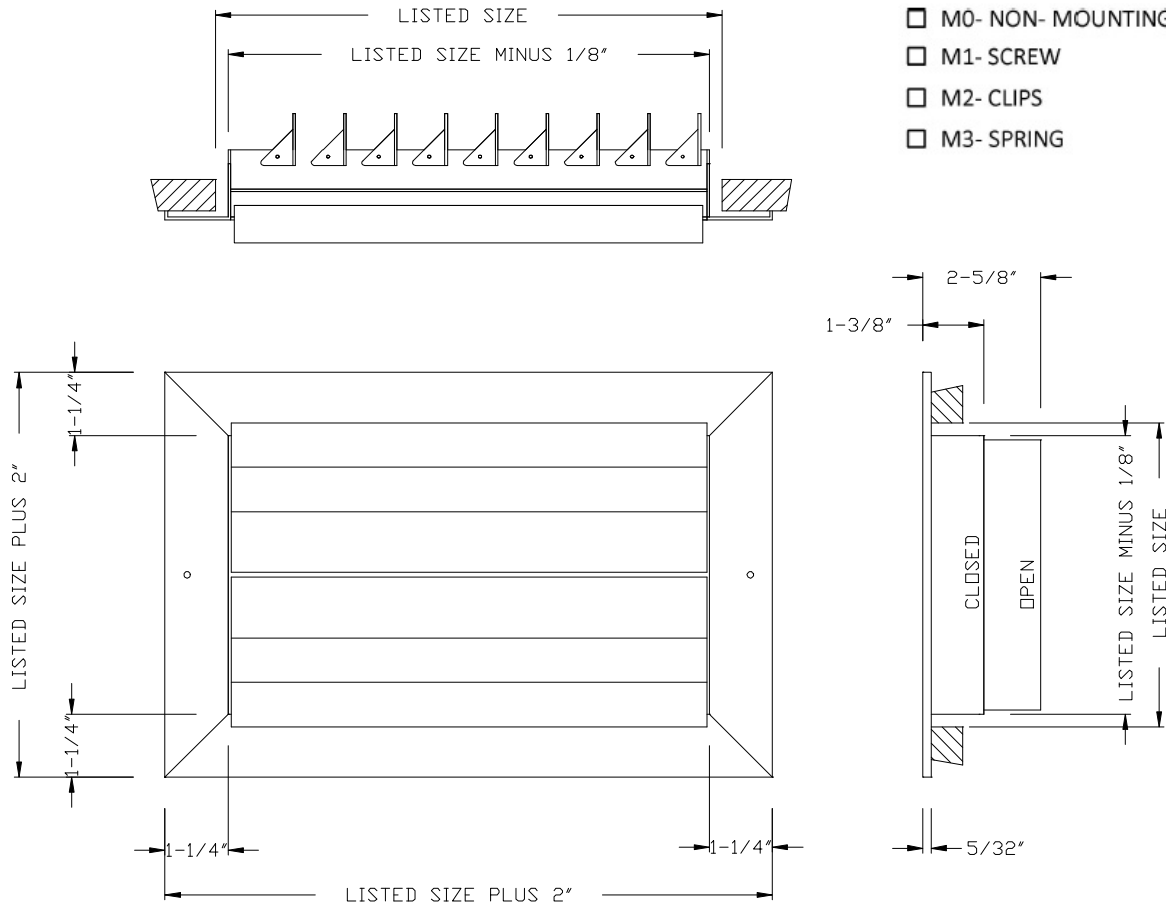

MODEL CRG 2 WAY

1. ROLLFORMED ALUMINUM CONSTRUCTION
2. ADJUSTABLE CURVED BLADES SET AT 15/16" ON CENTER
3. TWO WAY AIR PATTERN
4. INCLUDES MULTI-SHUTTER DAMPER
5. WHITE (01) OR SATIN SILVER (02) FINISH

- WD- NO DAMPER
- MD- MULTI SHUTTER DAMPER
- OD- OPPOSED BLADE DAMPER

MOUNTING TYPE:

- M0- NON- MOUNTING
- M1- SCREW
- M2- CLIPS
- M3- SPRING

		Width									
Height		6"	8"	10"	12"	14"	16"	18"	20"	22"	24"
4"		X	X	X	X	X	X	X	X	X	X
5"		X	X	X	X	X	X	X	X	X	X
6"		X	X	X	X	X	X	X	X	X	X
8"			X	X	X	X	X	X	X	X	X
10"				X	X	X	X	X	X	X	X
12"					X	X	X	X	X	X	X
14"						X	X	X	X	X	X
16"							X	X	X	X	X
18"								X	X	X	X
20"									X	X	X
22"										X	X
24"											X