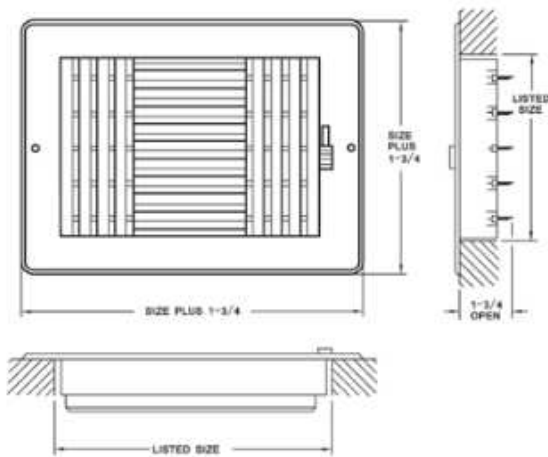

**DESCRIPTION:**

SW-P : Engineered polymer construction for Side wall/Ceiling Application.

MATERIAL:

All made of ABS plastic

FUNCTION:

Traditional styling. Integral multi-shutter damper with easy-to-use damper handle. For heating or cooling applications. Two, Three, Four - way deflection.

FINISHING:

Bright White finish.

INSTALLATION :

System with screws is standard.

ACCESSORIES:

Mosquito net upon request

STANDARD SIZES (in):

Two - way

2SW-P Available Sizes (in.)				
HT	Width			
	8	10	12	14
4	X	X		
6		X	X	X
8		X		X

Three - way

3SW-P Available Sizes (in.)				
HT	Width			
	8	10	12	14
4	X			
6		X	X	X
8		X	X	X

Four - Way

4SW-P Available Sizes (in.)				
HT	Width			
	6	8	10	12
6	X			
8		X		
10			X	
12				X

ORDER CODE :

SW-P	W x H
2SW-P	
3SW-P	
4SW-P	