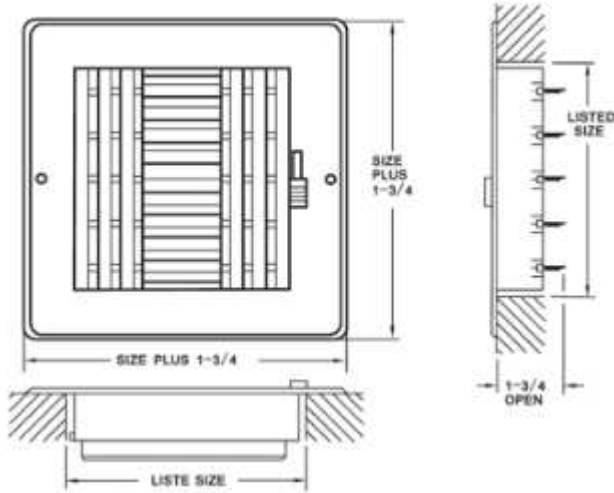

**DESCRIPTION:**

SW-P : Engineered polymer construction for Side wall/Ceiling Application.

MATERIAL:

All made of ABS plastic

FUNCTION:

Traditional styling. Integral multi-shutter damper with easy-to-use damper handle. For heating or cooling applications. Two, Three, Four - way deflection.

2SW-P Available Sizes (in.)				
HT	Width			
	8	10	12	14
4	X	X		
6		X	X	X
8		X		X

Three - way

3SW-P Available Sizes (in.)				
HT	Width			
	8	10	12	14
4	X			
6		X	X	X
8		X	X	X

Four - Way

4SW-P Available Sizes (in.)				
HT	Width			
	6	8	10	12
6	X			
8		X		
10			X	
12				X

ORDER CODE :

SW-P	W x H
2SW-P	
3SW-P	
4SW-P	