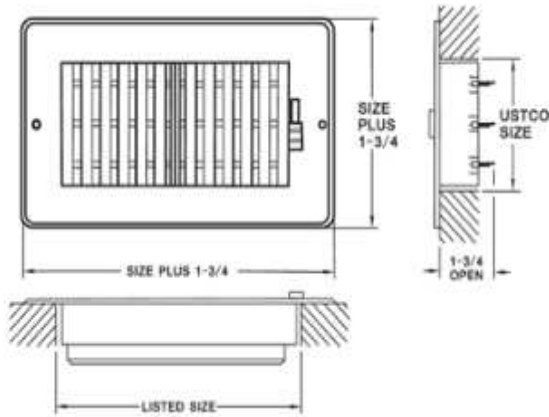

**DESCRIPTION:**

SW-P : Engineered polymer construction for Side wall/Ceiling Application.

MATERIAL:

All made of ABS plastic

FUNCTION:

Traditional styling. Integral multi-shutter damper with easy-to-use damper handle. For heating or cooling applications. Two, Three, Four - way deflection.

FINISHING:

Bright White finish.

INSTALLATION :

System with screws is standard.

ACCESSORIES:

Mosquito net upon request

STANDARD SIZES (in):

Two - way

2SW-P Available Sizes (in.)				
HT	Width			
	8	10	12	14
4	X	X		
6		X	X	X
8		X		X

Three - way

3SW-P Available Sizes (in.)				
HT	Width			
	8	10	12	14
4	X			
6		X	X	X
8		X	X	X

Four - Way

4SW-P Available Sizes (in.)				
HT	Width			
	6	8	10	12
6	X			
8		X		
10			X	
12				X

ORDER CODE :

SW-P	W x H
2SW-P	
3SW-P	
4SW-P	