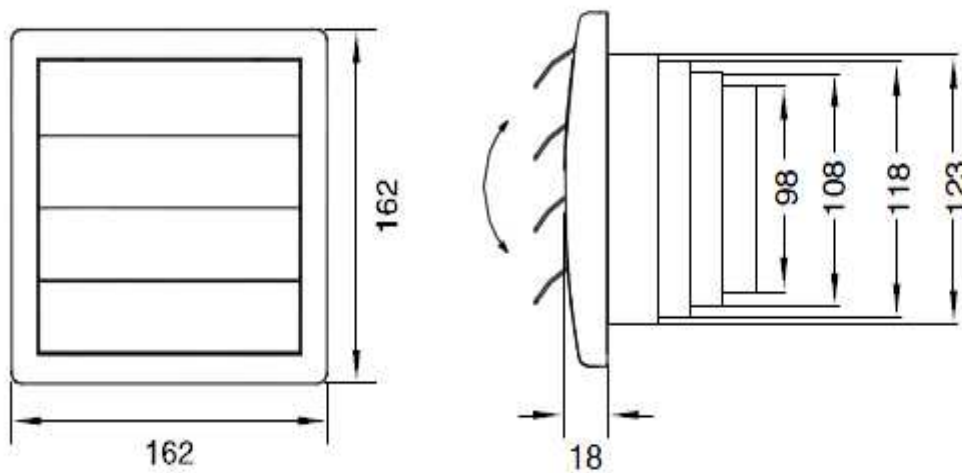

FINISHING:

Standard White ABS plastic.

INSTALLATION :

System with hidden screws is standard.

ACCESSORIES:

Mosquito net upon request

STANDARD SIZES (mm):

Fixed Diameter: D: Ø98, Ø108, Ø118 and Ø123mm

SELECTION TABLE:

STANDARD DIAMETER (Ø mm)	FLOW (m ³ /h)
98	150
108	
118	
123	

ORDER CODE :

P4GP	W Ø98-108-118-123
-------------	--------------------------